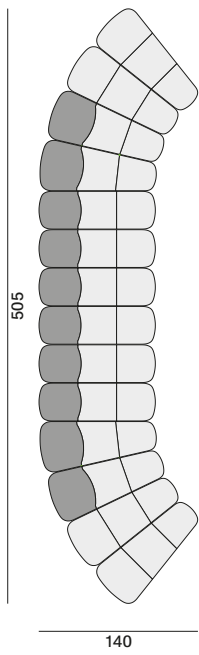

## MODULES AND ACCESSORIES

The system includes the following modules: straight module with backrest, module for external curve, module for inside curve, straight pouf module, curved pouf module.

The Array system is completed with three coffee tables in wood with veneer in the finishes bleached oak, brown oak and canaletto walnut. Available in two variants: freestanding coffee table and side table to be inserted between the padded modules.

## Abacus

straight module with backrest

module for external curve

module for inside curve

straight pouf module

curved pouf module

coffee tables

side table

**Abacus**

**examples of compositions**

straight module with backrest

module for external curve

module for inside curve

straight pouf module

curved pouf module

COMPOSITION A

COMPOSITION B

COMPOSITION C

COMPOSITION D

**Abacus**

**examples of compositions**

COMPOSITION E

COMPOSITION F

COMPOSIZIONE G