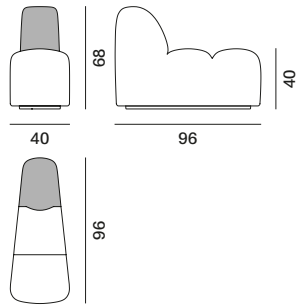

module for external curve