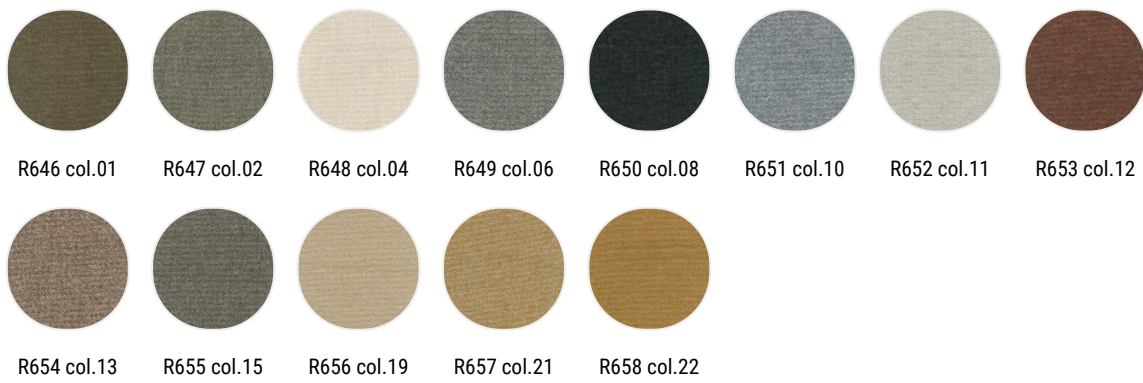

Keiga

Moss

Zero

Leather